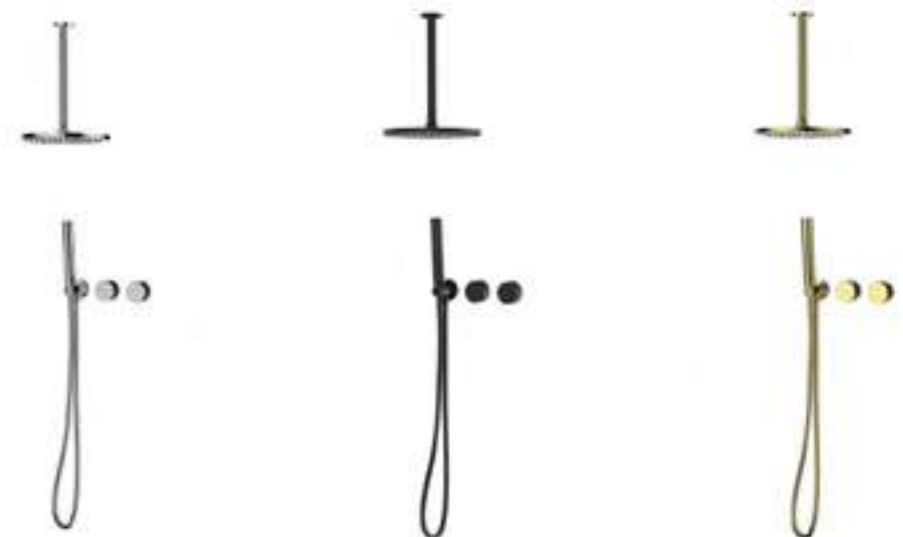

HA7008

Shower Faucet

HA7008-C

HA7008-B

HA7008-BG