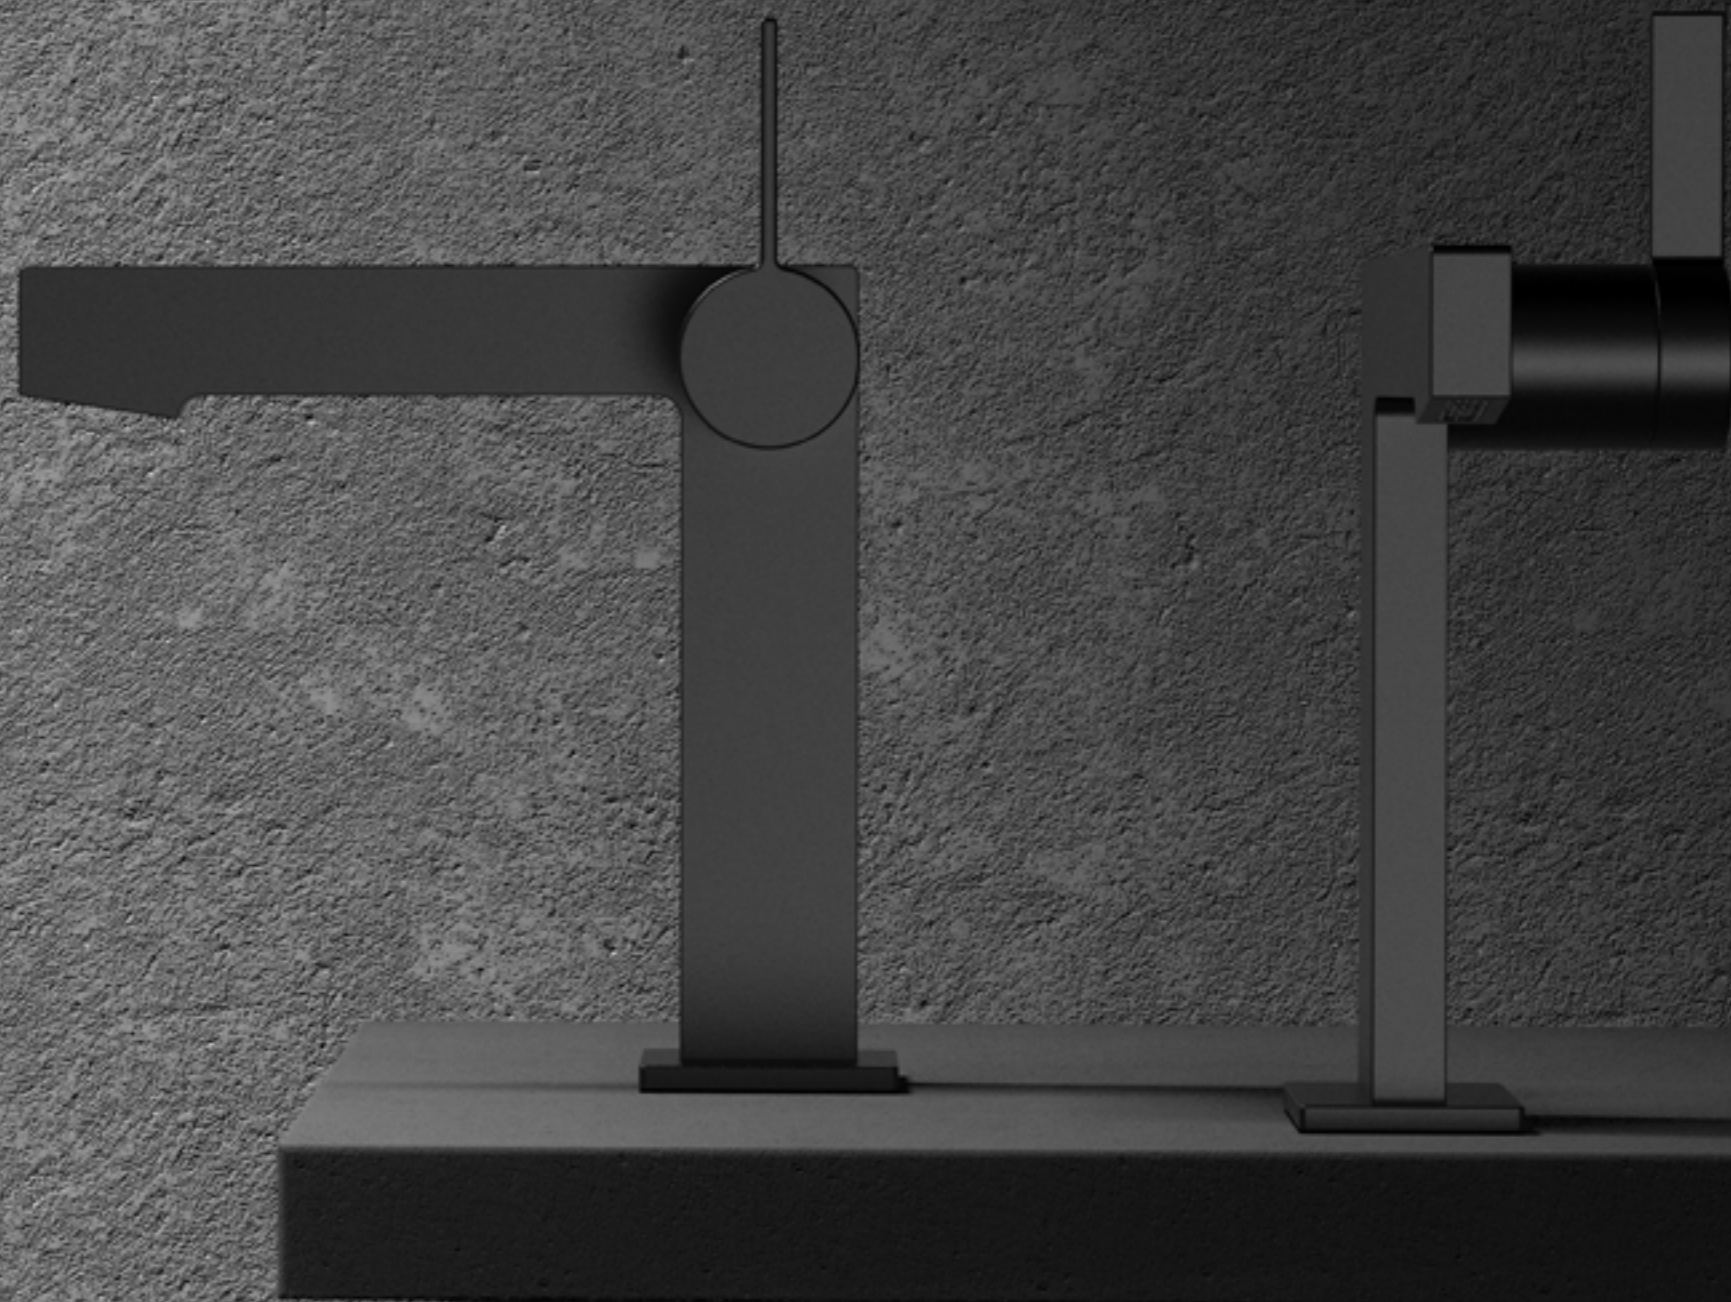

BAR

OUBAO FAUCET