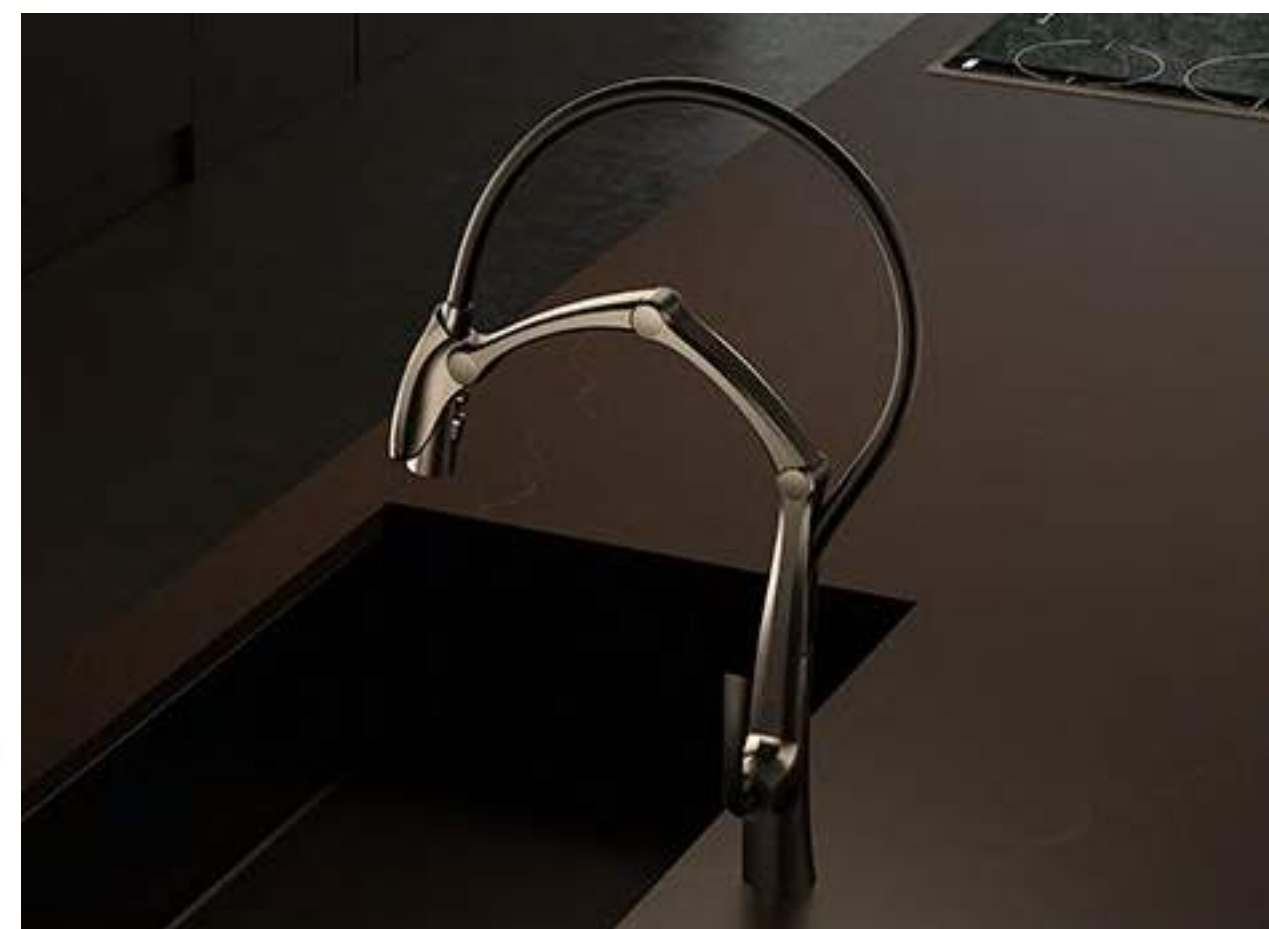

OB-G18

ZL 2021 3 0447782.4