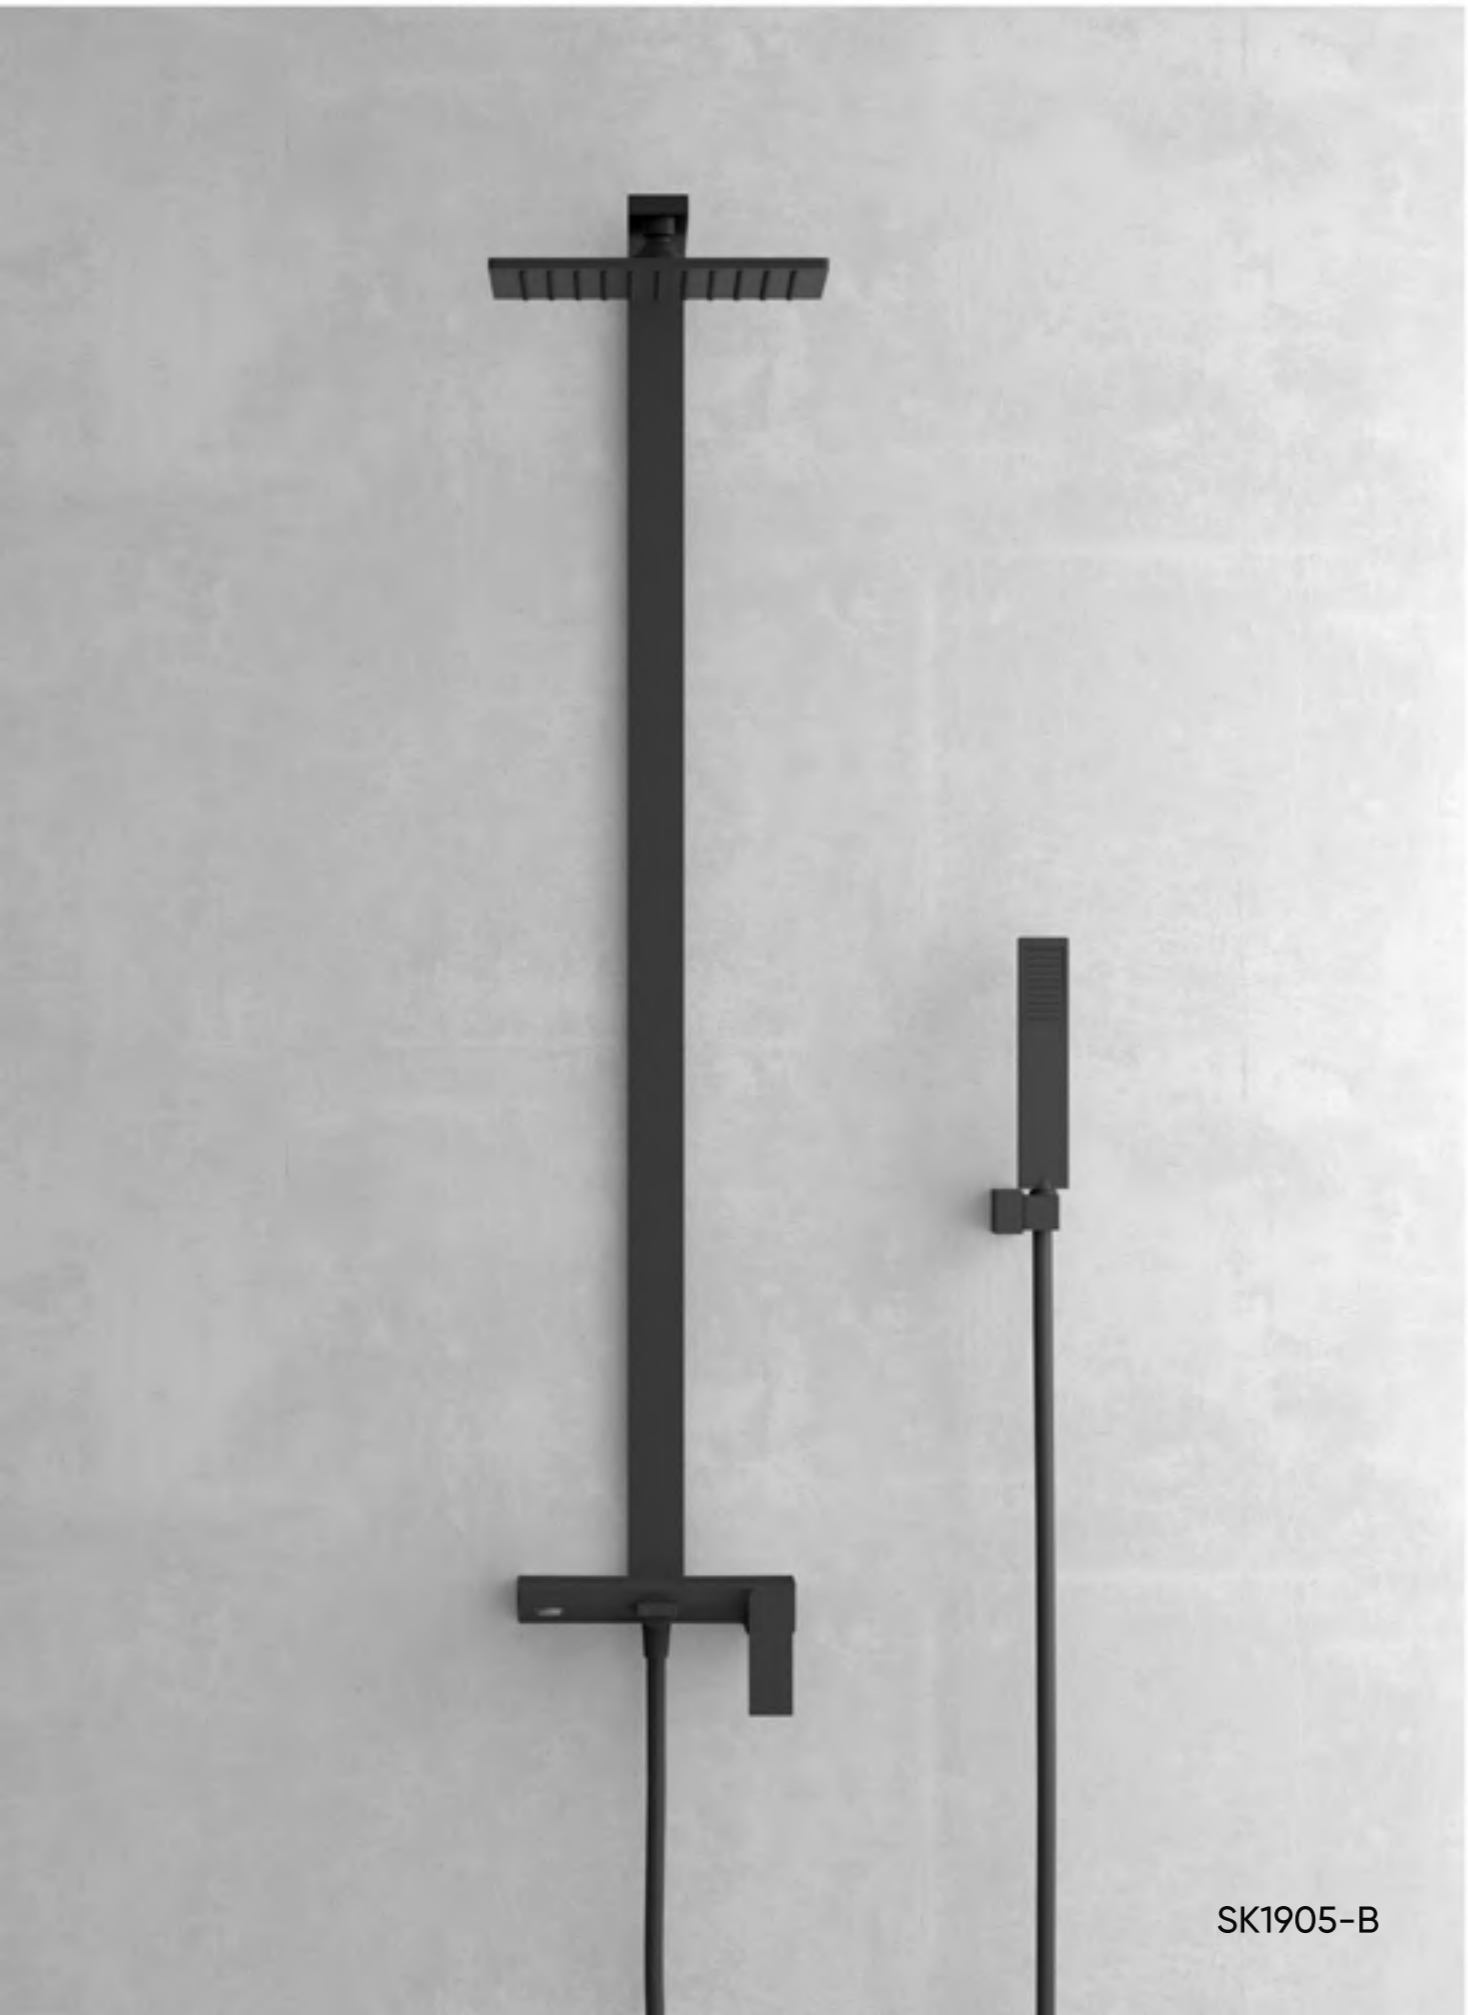

SK1906-BG

**SKYLINE SERIES**

SK1905-B

Discovering beauty is the joy of exploration, and shaping beauty is the pursuit of art. The lines are round and bright, the color is soft without losing stability, the appearance is concise and noble, extremely beautiful and infectious, the perfect fusion of nature and life, which reflects the spirit of fashion in ordinary.