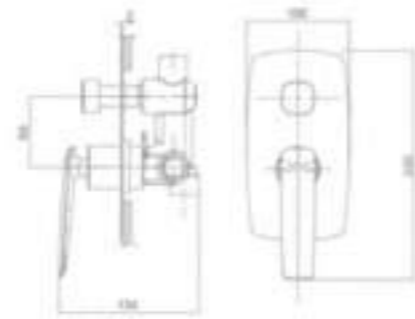

H-MY015-C
Thermostatic Bath-shower Mixer

Standard Brass Material