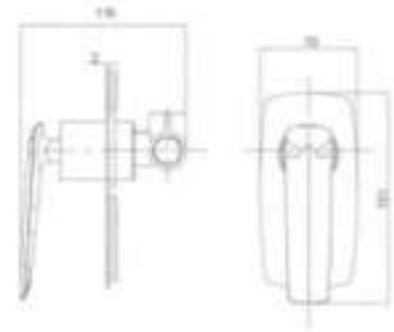

# MAGIC SERIES

**H-MY403-C**  
Two Handles Washbasin Mixer

Standard Brass Material

**H-MY6115-C**  
Single Lever Concealed Shower Mixer

Standard Brass Material

**H-MY6225-C**  
Single Lever Concealed Bath-shower Mixer