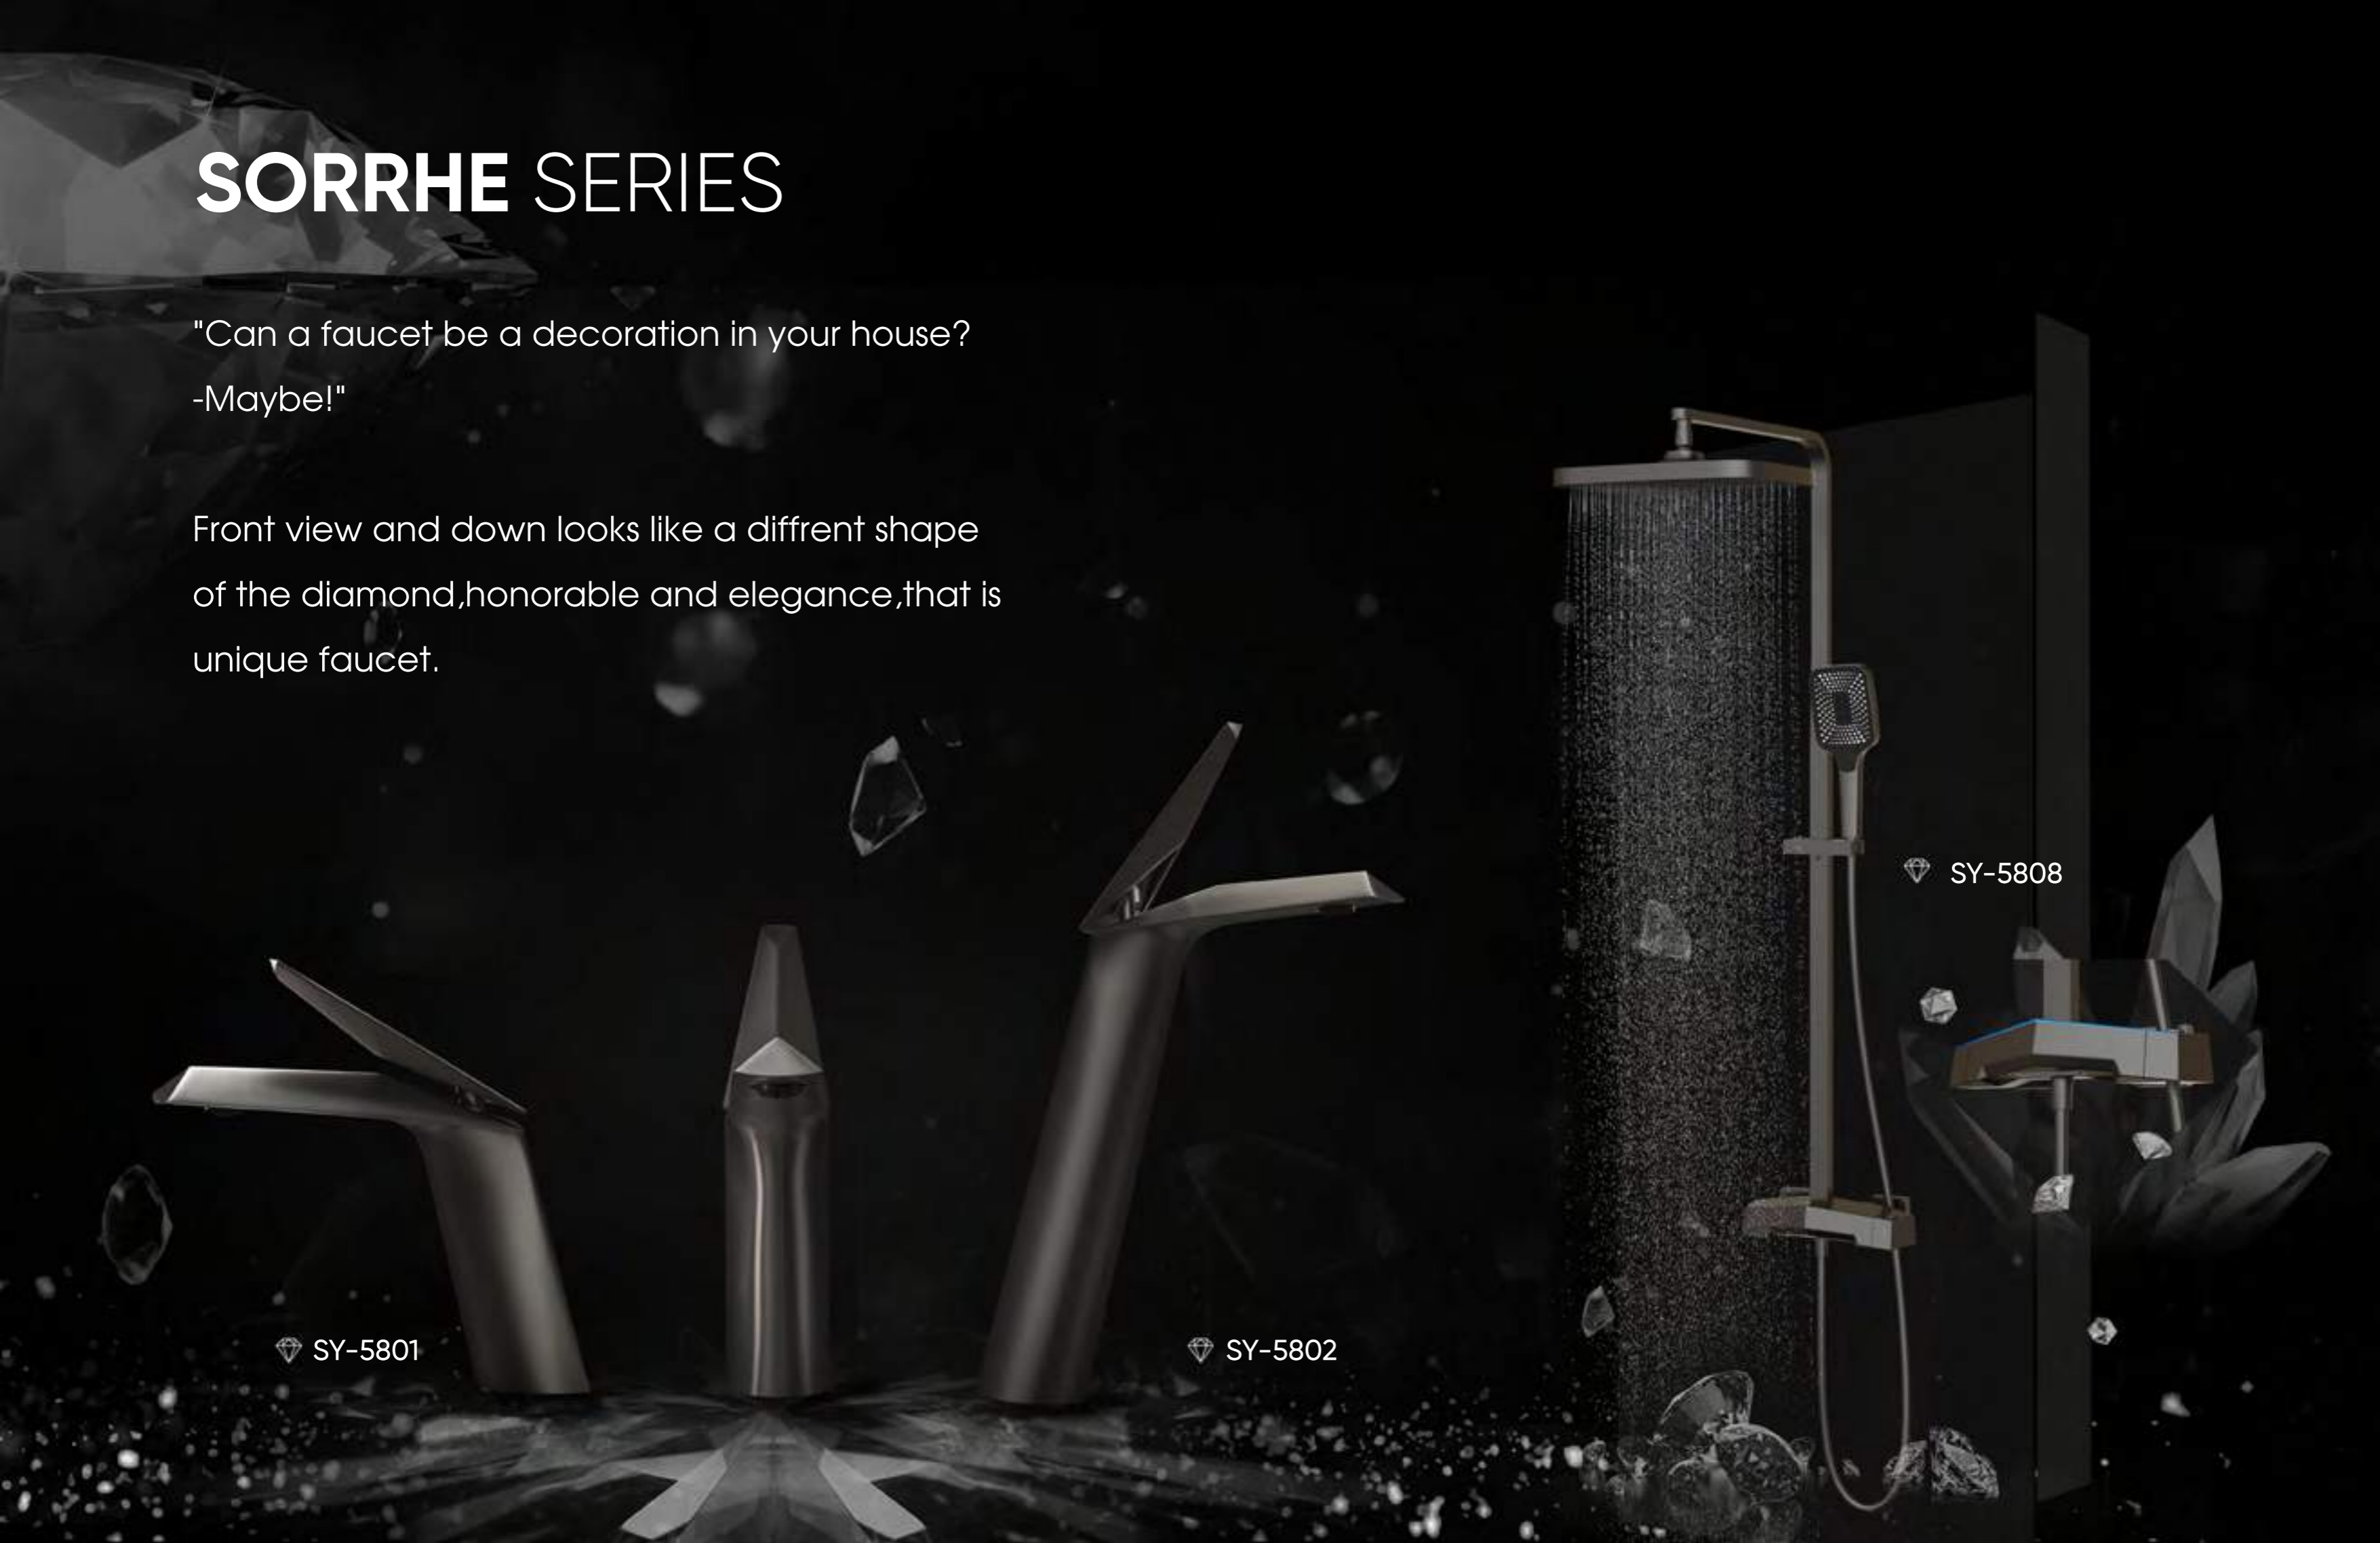

SORRHE SERIES

"Can a faucet be a decoration in your house?
-Maybe!"

Front view and down looks like a different shape
of the diamond, honorable and elegance, that is
unique faucet.

◆ SY-5801

◆ SY-5802

◆ SY-5808