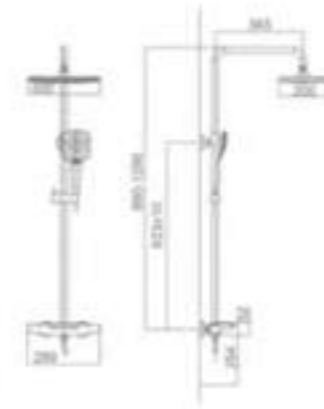

MAGIC SERIES

H-MY403-C
Two Handles Washbasin Mixer

Standard Brass Material

H-MY6115-C
Single Lever Concealed Shower Mixer

Standard Brass Material

Standard Brass Material

Standard Brass Material