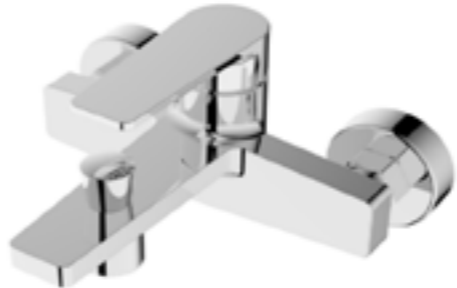

SL-90406
Single Lever Basin Mixer
Standard Brass Material