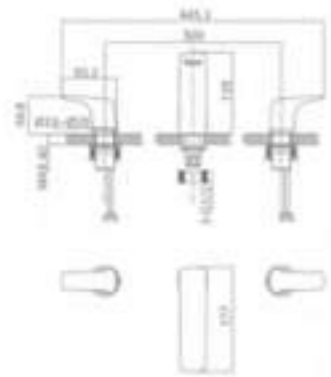

H-MY6115-C
Single Lever Concealed Shower Mixer